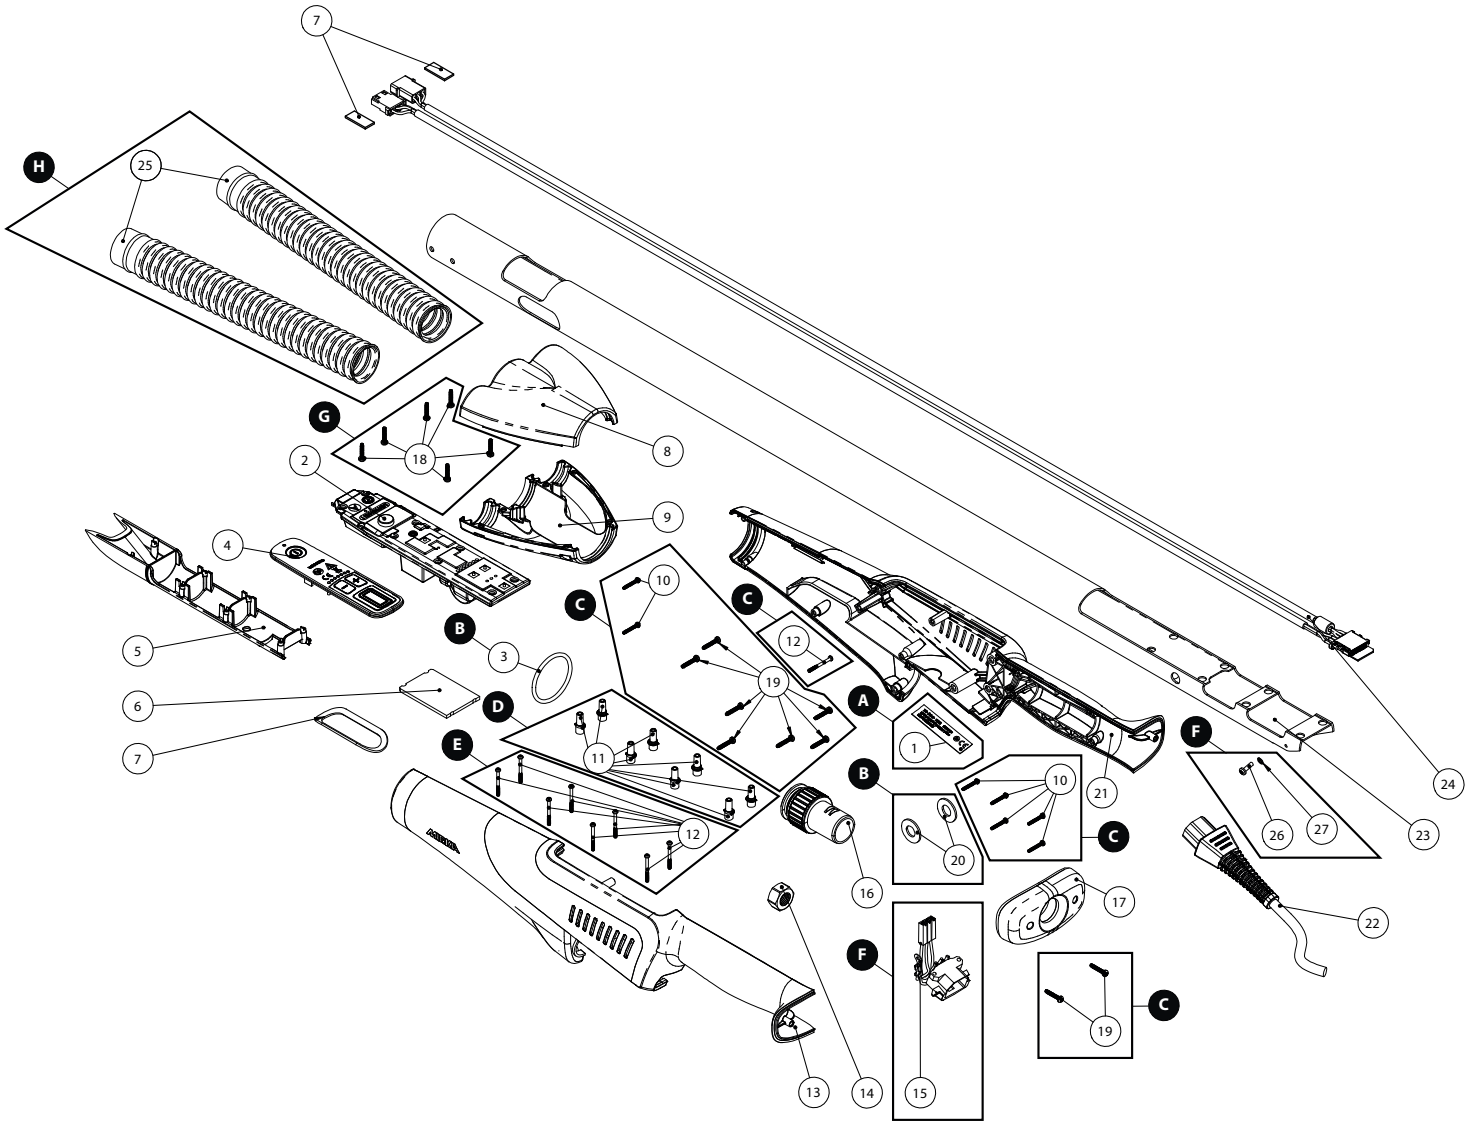

Exploded view of LEROS 950CV 225 mm (220-240V) – Handle

Updated 27.10.2020

Exploded view of LEROS 950CV 225 mm (220-240V) – Grinding head

Updated 27.10.2020

LEROS 950CV 225 mm (220-240V) Spare Part kits

Electrical tool must be serviced by a qualified repair person and in accordance with national requirements.

LEROS 950CV 225 mm (220-240V) Spare Part kits

Mirka Code	Item	Description	Kit	Qty	Tightening torque
MIW9514711		Hole Screw kit			
	47	Hole Screws	L	8	0,8 Nm
MIW9524811		Joint Screw kit			
	48	Screw Caps	M	2	3 Nm / 5 Nm
	50	O-Ring		4	
51	Joint Screws M5 **	4			
MIW9515411		Joint Fork kit			
	52	Screws M4x50	N	2	1,4 Nm
	53	Joint Fork		2	
54	Lock Nut	2			
MIW9523211		Dynamic Weight kit			
	32	Screws M5x10	O	1	3 Nm
	34	Fan Washer		1	
36	Dynamic Weight	1			

LEROS 950CV 225 mm (220-240V) Spare Parts

Mirka Code	Item	Description	Kit	Qty	Tightening torque
	45	Cover Cap	K	1	
MIW9514611	46	Interface		1	
	47	Hole Screws	L	8	
	48	Screw caps	M	2	
MIW9514911	49	Joint Ring		1	
	50	O-Rings	M	4	
	51	Joint screws M5	M	4	
	52	Screws M4x50	N	2	
	53	Joint Forks	N	2	
	54	Lock Nuts	N	2	
MIW9525711	57	Spindle + Bearing Assembly		1	