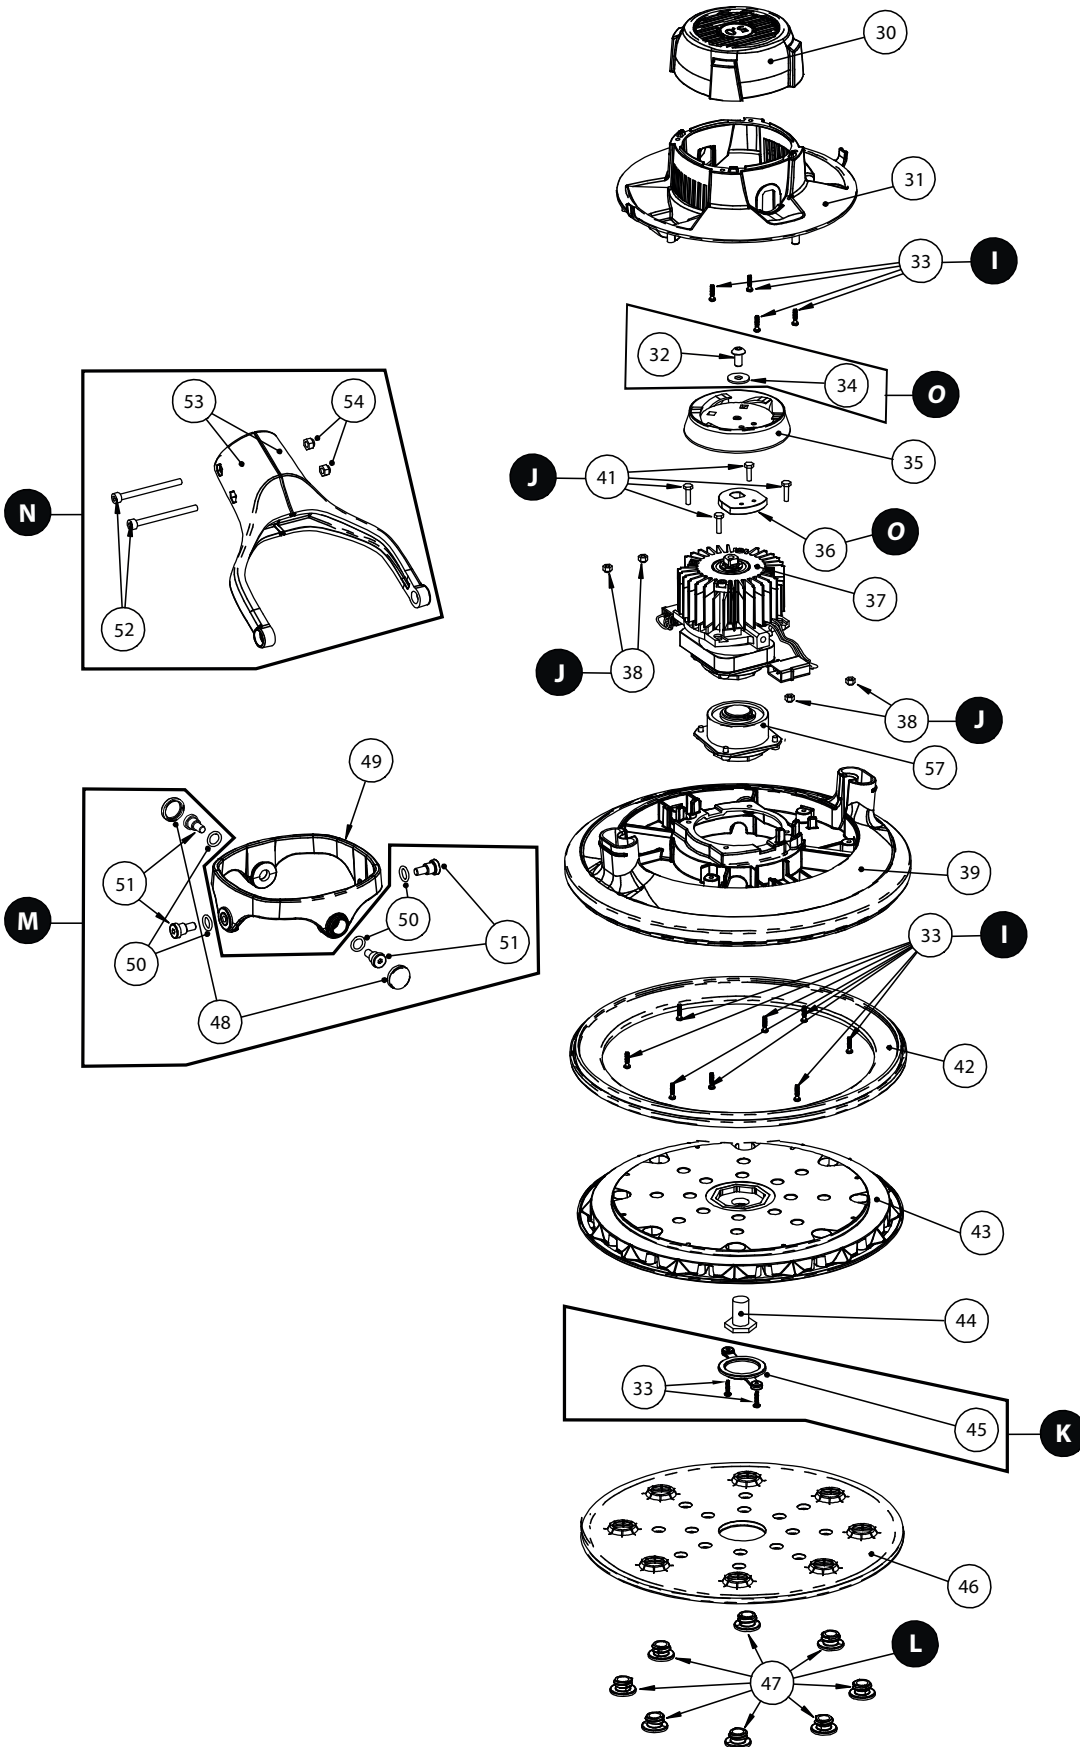

Exploded view of LEROS 950CV 225 mm (220-240V) – Handle

Updated 27.10.2020

Exploded view of LEROS 950CV 225 mm (220-240V) – Grinding head

Updated 27.10.2020

LEROS 950CV 225 mm (220-240V) Spare Part kits

Electrical tool must be serviced by a qualified repair person and in accordance with national requirements.

LEROS 950CV 225 mm (220-240V) Spare Part kits

Mirka Code	Item	Description	Kit	Qty	Tightening torque
MIW9514711		Hole Screw kit			
	47	Hole Screws	L	8	0,8 Nm
MIW9524811		Joint Screw kit			
	48	Screw Caps	M	2	3 Nm / 5 Nm
	50	O-Ring		4	
51	Joint Screws M5 **	4			
MIW9515411		Joint Fork kit			
	52	Screws M4x50	N	2	1,4 Nm
	53	Joint Fork		2	
54	Lock Nut	2			
MIW9523211		Dynamic Weight kit			
	32	Screws M5x10	O	1	3 Nm
	34	Fan Washer		1	
36	Dynamic Weight	1			

LEROS 950CV 225 mm (220-240V) Spare Parts

Mirka Code	Item	Description	Kit	Qty	Tightening torque
	45	Cover Cap	K	1	
MIW9514611	46	Interface		1	
	47	Hole Screws	L	8	
	48	Screw caps	M	2	
MIW9514911	49	Joint Ring		1	
	50	O-Rings	M	4	
	51	Joint screws M5	M	4	
	52	Screws M4x50	N	2	
	53	Joint Forks	N	2	
	54	Lock Nuts	N	2	
MIW9525711	57	Spindle + Bearing Assembly		1	